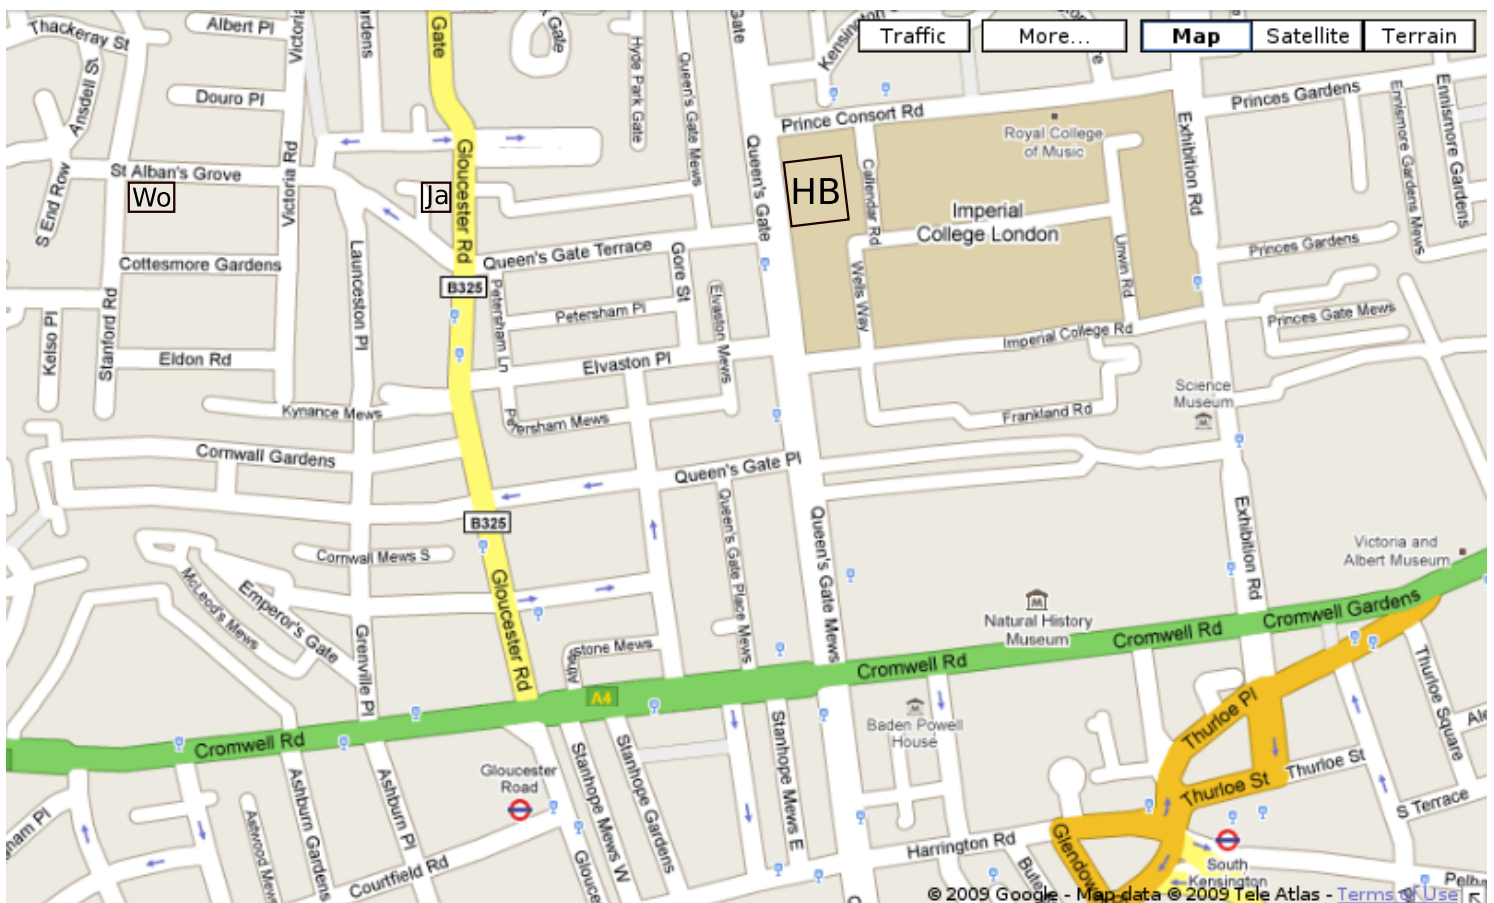

HB Huxley Building

Wo Wodka Restaurant

Ja Jakobs Restaurant

Pre-EPEW Reception:

17:00-19:00 Wednesday 8 July
Computing Common Room, 5th floor, Huxley Building

EPEW Lectures:

09:30 Thursday 9 July and 09:00 Friday 10 July
Room 311, 3rd floor, Huxley Building

EPEW Dinner:

WÓDKA, 12 St Alban's Grove, South Kensington, London, W8 5PN
19:30 Thursday 9 July

How to get to Computing Common Room: From Queen's Gate entrance, take lift to 5th floor, turn right through double doors and left to common room on the left

How to get to 311: From Queen's Gate entrance, go up stairs in front of you to 3rd floor (street level is 2nd floor), then straight ahead at top of stairs past EPEW reception and left through double doors then right to room 311