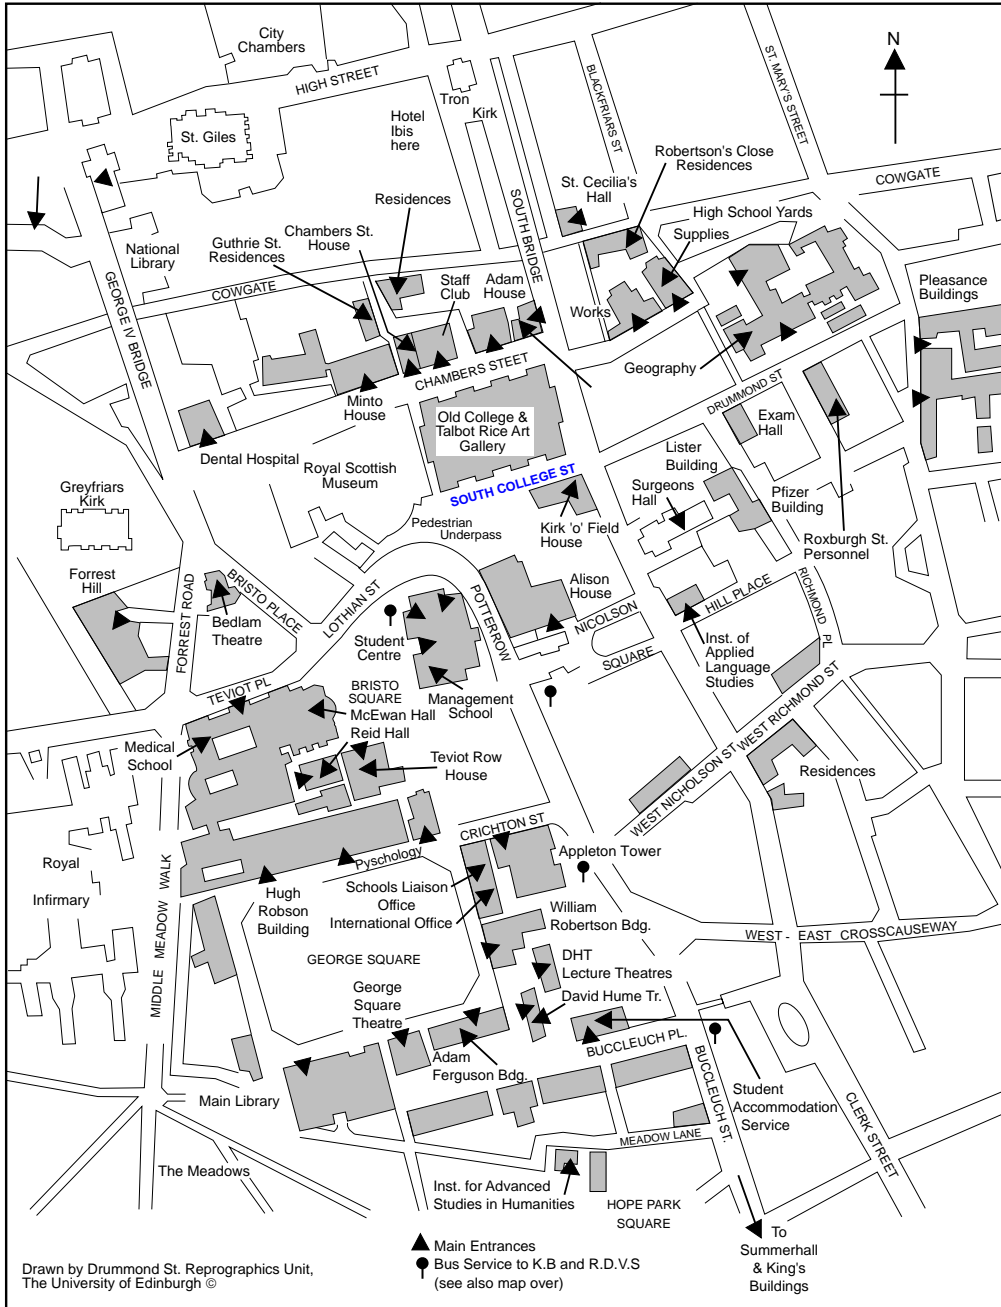

## THE UNIVERSITY OF EDINBURGH Map 2: the Central Area

The PASTA  
Workshop is in the  
e-Science Centre  
15 South College St.  
10-11th June 2004

## THE UNIVERSITY OF EDINBURGH Map 3: King's Buildings