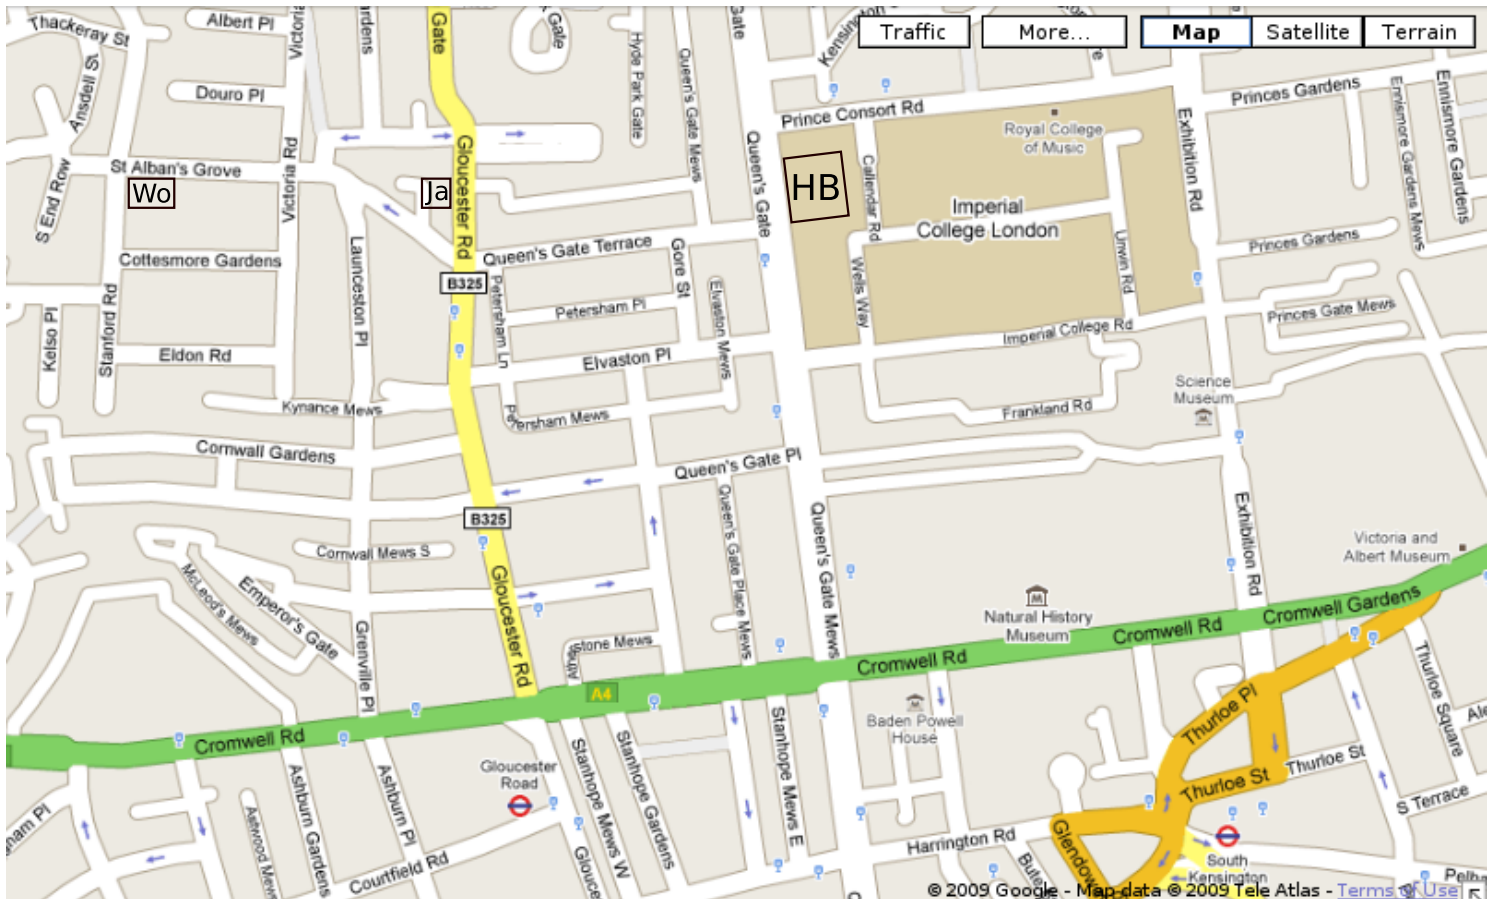

- HB Huxley Building
- Wo Wodka Restaurant
- Ja Jakobs Restaurant

Pre-EPEW Reception:

17:00-19:00 Wednesday 8 July
Computing Common Room, 5th floor, Huxley Building

EPEW Lectures:

09:30 Thursday 9 July and 09:00 Friday 10 July
Room 311, 3rd floor, Huxley Building

EPEW Dinner:

WÓDKA, 12 St Alban's Grove, South Kensington, London, W8 5PN
19:30 Thursday 9 July

How to get to Computing Common Room: From Queen's Gate entrance, take lift to 5th floor, turn right through double doors and left to common room on the left

How to get to 311: From Queen's Gate entrance, go up stairs in front of you to 3rd floor (street level is 2nd floor), then straight ahead at top of stairs past EPEW reception and left through double doors then right to room 311